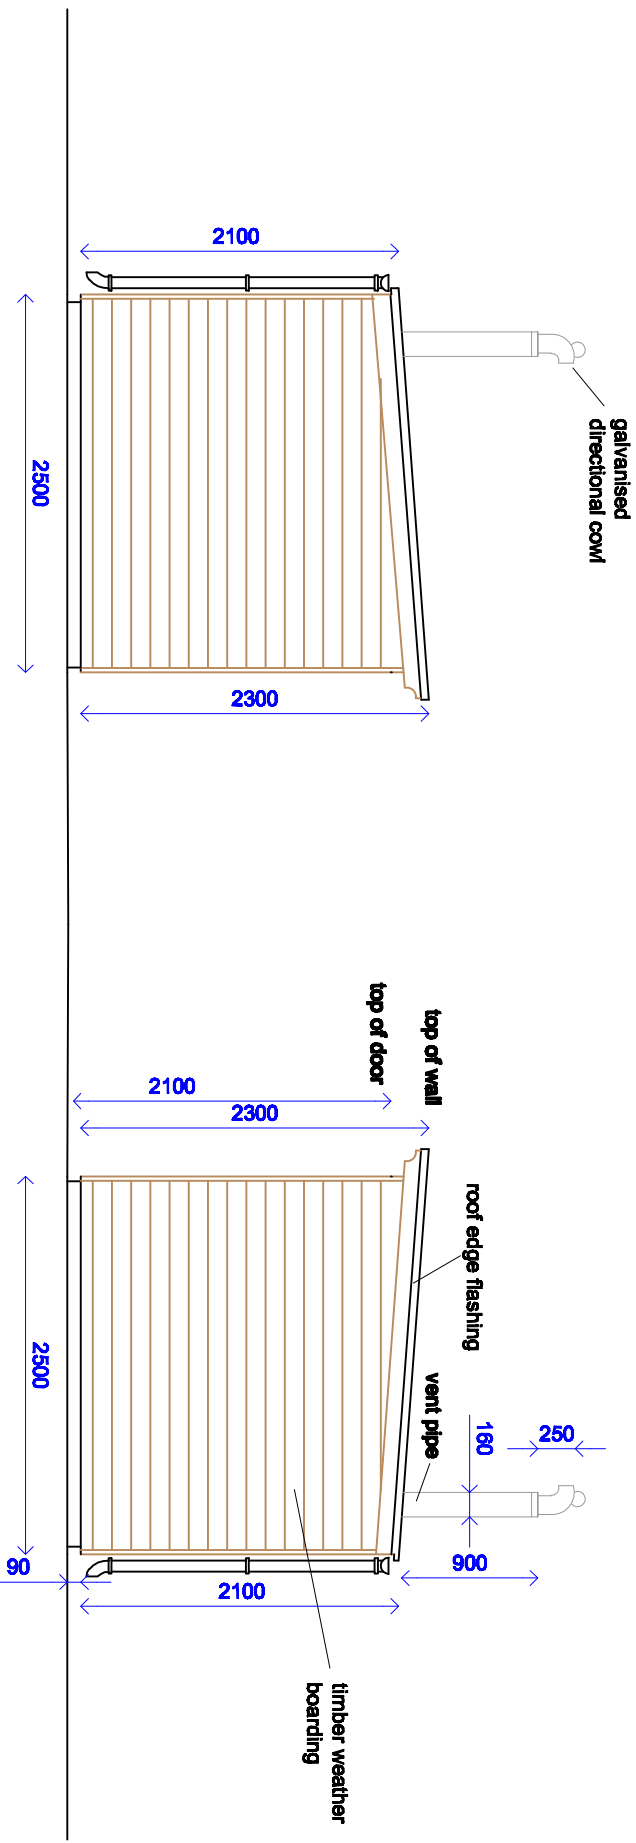

 THE COMPOST TOILET SPECIALISTS		<b>Compus Twin - Full Access</b>	
		front and rear	
Natsol Ltd Tel: 01896 412863 www.natsol.co.uk		Date 03.9.10 Scale 1:50	
		Dwg. No.	
		Dm. B.Wade	

NOT TO BE USED FOR CONSTRUCTION PURPOSES

NOT TO BE USED FOR CONSTRUCTION PURPOSES

 <p>THE COMPOST TOILET SPECIALISTS</p>		<p><b>Natsol Ltd</b>          Tel: 01696 412653          www.natsol.co.uk</p>	
		<p>Compus Twin -          Full Access          side elevation</p>	<p>Date 09.4.08 Scale 1:50</p>
<p>Dwg. No.</p>		<p>Drn. B. Wade</p>	