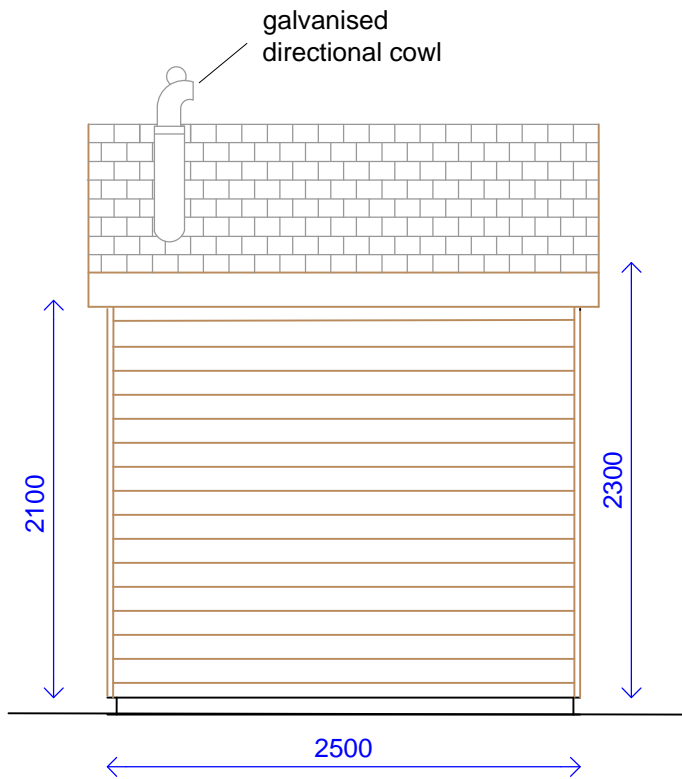

NOT TO BE USED FOR CONSTRUCTION PURPOSES

<h1>NatSol</h1> <p>THE COMPOST TOILET SPECIALISTS</p>	Timber Building Pitched roof	
	front and rear	
<p>Natsol Ltd Tel: 01686 412653 www.natsol.co.uk</p>	Date 05.4.12	Scale 1:40
	Drg. No.001	
	Drn. m waterfield	

timber weather
boarding

NOT TO BE USED FOR CONSTRUCTION PURPOSES

 THE COMPOST TOILET SPECIALISTS	Timber Building Pitched roof	
	sides	
Natsol Ltd Tel: 01686 412653 www.natsol.co.uk	Date 05.4.12	Scale 1:40
	Drg. No.001	
	Drn. m waterfield	