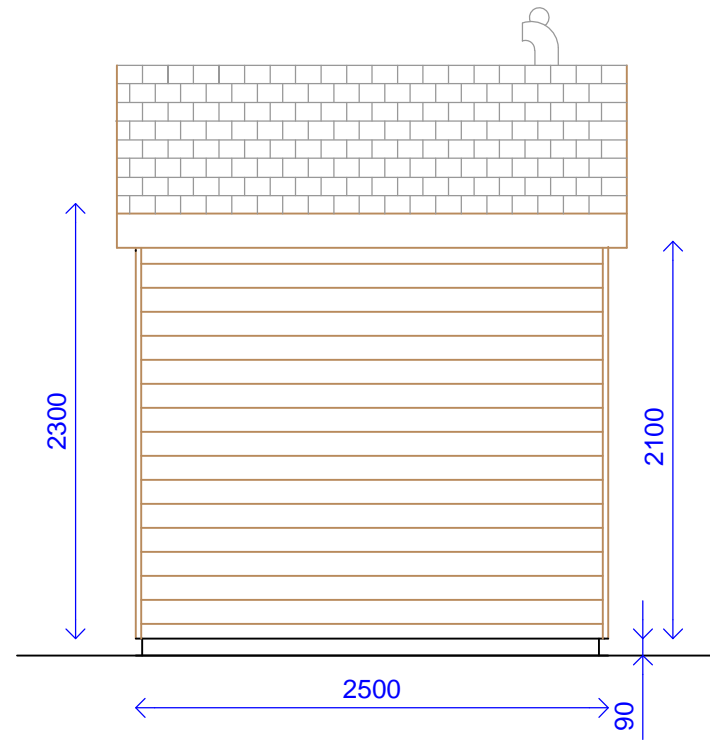

NOT TO BE USED FOR CONSTRUCTION PURPOSES

<h1>NatSol</h1> <p>THE COMPOST TOILET SPECIALISTS</p>	Timber Building Pitched roof	
	front and rear	
<p>Natsol Ltd Tel: 01686 412653 www.natsol.co.uk</p>	Date 05.4.12	Scale 1:40
	Drg. No.001	
	Drn. m waterfield	

timber weather
boarding

NOT TO BE USED FOR CONSTRUCTION PURPOSES

 THE COMPOST TOILET SPECIALISTS	Timber Building Pitched roof	
	sides	
Natsol Ltd Tel: 01686 412653 www.natsol.co.uk	Date 05.4.12	Scale 1:40
	Drg. No.001	
	Drn. m waterfield	