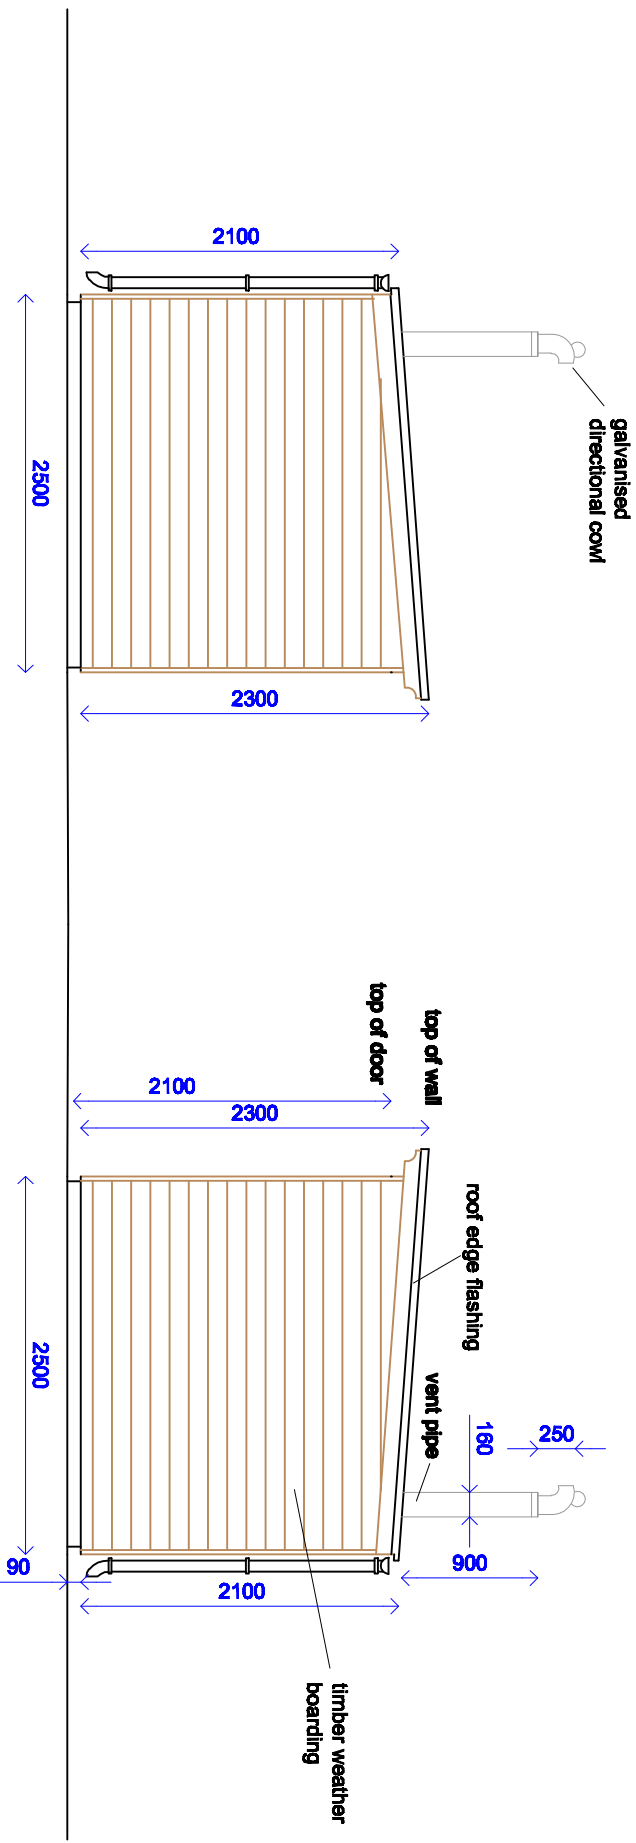

NOT TO BE USED FOR CONSTRUCTION PURPOSES

 THE COMPOST TOILET SPECIALISTS		Compus Twin - Full Access front and rear	
		Date 09.4.08 Scale 1:50	
Natsol Ltd Tel: 01896 412863 www.natsol.co.uk		Drg. No. Dm. B.Wade	

NOT TO BE USED FOR CONSTRUCTION PURPOSES

 <p>THE COMPOST TOILET SPECIALISTS</p>		<p>NatSol Ltd Tel: 01696 412653 www.natsol.co.uk</p>	
		<p>Compus Twin - Full Access side elevation</p>	<p>Date 09.4.08 Scale 1:50</p>
<p>Dwg. No.</p>		<p>Drn. B. Wade</p>	