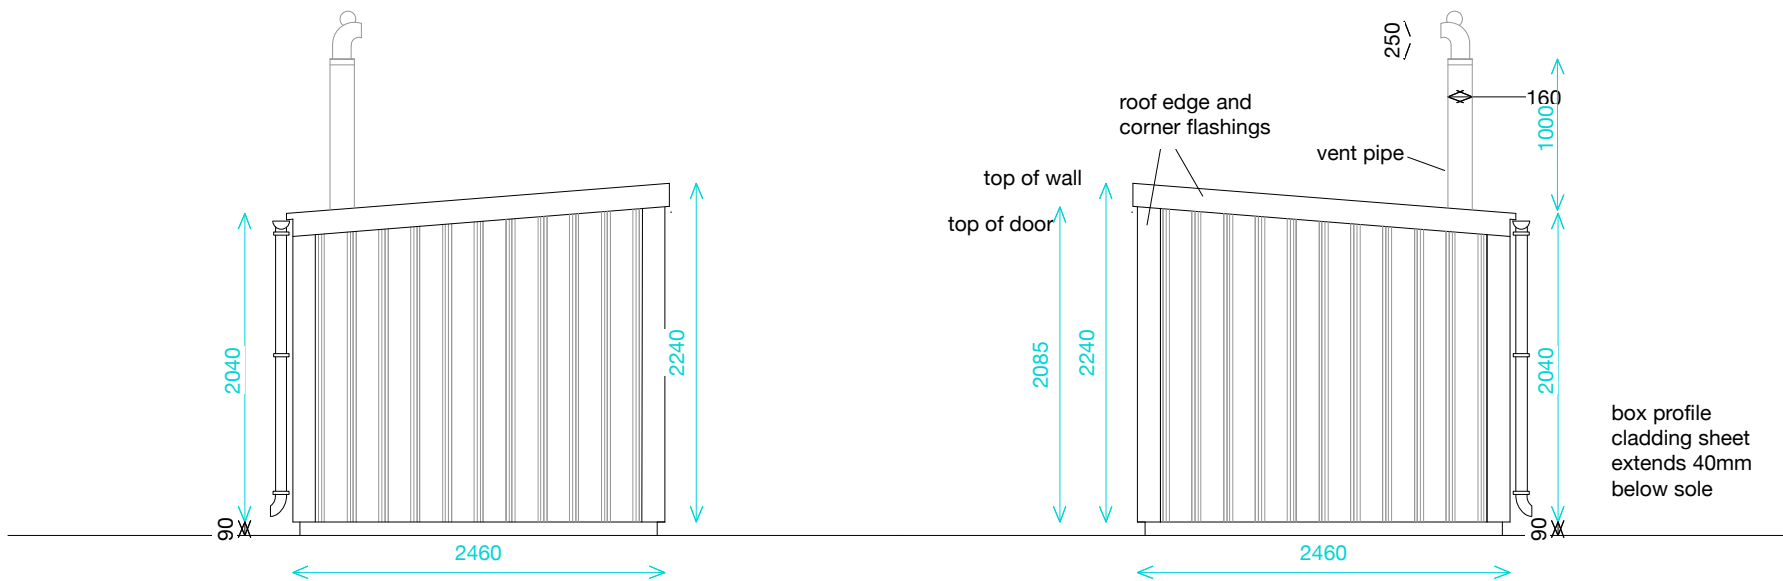

NOT TO BE USED FOR CONSTRUCTION PURPOSES

<p>Natsol Ltd Tel: 01686 412653 www.natsol.co.uk</p>		Compus Twin - Full Access		
		Metal front and rear		
		Date 03.09.10	Scale 1:50	
		Drg. No.		
		Drn. B.Wade		

NOT TO BE USED FOR CONSTRUCTION PURPOSES

<p>Natsol Ltd Tel: 01686 412653 www.natsol.co.uk</p>		Compus Twin - Full Access		
		Metal side elevation		
		Date 10.02.09	Scale 1:50	
		Drg. No.		
			Drn. B.Wade	