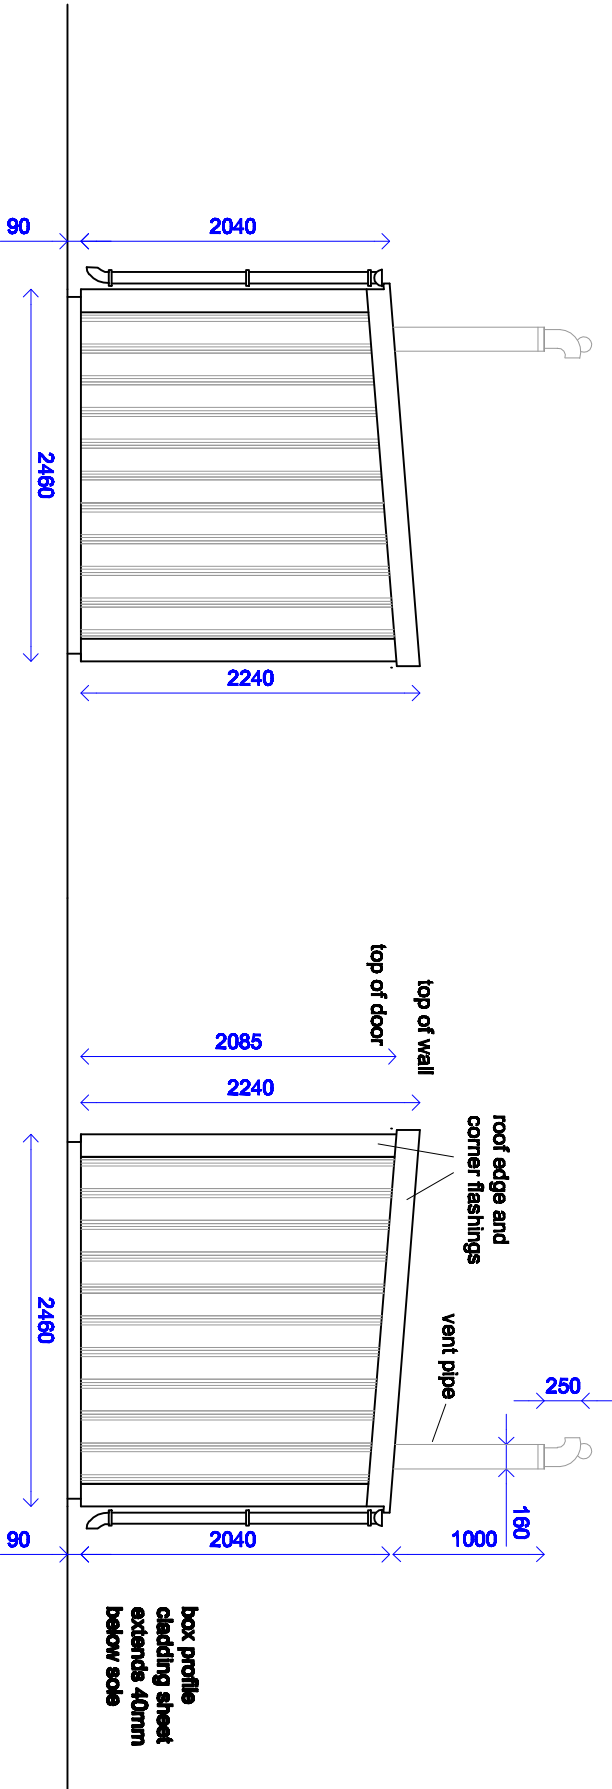

NOT TO BE USED FOR CONSTRUCTION PURPOSES

 THE COMPOST TOILET SPECIALISTS		Compus Twin - Full Access	
		Metal front and rear	
Date: 10.02.09		Scale: 1:50	
Drg. No.		Dm. B. Wade	
Natsol Ltd Tel: 01698 412853 www.natsol.co.uk			

NOT TO BE USED FOR CONSTRUCTION PURPOSES

 <p>Natsol THE COMPOST TOILET SPECIALISTS</p>		<p>Compus Twin - Full Access</p>	
		<p>Metal side elevation</p>	
<p>Natsol Ltd Tel: 01696 412653 www.natsol.co.uk</p>		<p>Date 10.02.09</p>	<p>Scale 1:50</p>
<p>Drg. No.</p>		<p>Drn. B. Wade</p>	